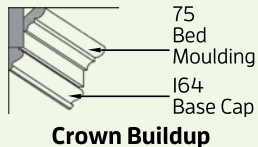

076 Quarter Round
1/2" x 1/2" x 16'

127 Base Shoe
7/16" x 3/4" x 16'

164 Base Cap
1 1/16" x 1-1/8" x 16'

623 Base
9/16" x 3-1/4" x 8' & 16'

790 Quarter Round
1 1/16" x 1 1/16" x 16'

MOULDING PROFILE BUILDUP IDEAS

NOTE

1. The moulding diagrams shown are for profile reference only and are not to scale.
2. Certain moulding profile may have different lengths available, check with your local sales rep.

Complete your home's outdoor living space with Inteplast Trim, Millworks, Sheet, Décor Deck, and Porch. For more ideas, visit our website.