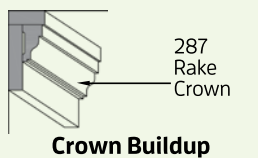

076 Quarter Round
1/2" x 1/2" x 16'

127 Base Shoe
7/16" x 3/4" x 16'

164 Base Cap
1 1/16" x 1-1/8" x 16'

623 Base
9/16" x 3-1/4" x 8' & 16'

790 Quarter Round
1 1/16" x 1 1/16" x 16'

MOULDING PROFILE BUILDUP IDEAS

NOTE

1. The moulding diagrams shown are for profile reference only and are not to scale.
2. Certain moulding profile may have different lengths available, check with your local sales rep.

Complete your home's outdoor living space with Inteplast Trim, Millworks, Sheet, Décor Deck, and Porch. For more ideas, visit our website.