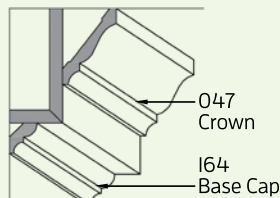

076 Quarter Round
1/2" x 1/2" x 16'

127 Base Shoe
7/16" x 3/4" x 16'

164 Base Cap
1 1/16" x 1-1/8" x 16'

623 Base
9/16" x 3-1/4" x 8' & 16'

790 Quarter Round
1 1/16" x 1 1/16" x 16'

MOULDING PROFILE BUILDUP IDEAS

NOTE

1. The moulding diagrams shown are for profile reference only and are not to scale.
2. Certain moulding profile may have different lengths available, check with your local sales rep.

Complete your home's outdoor living space with Inteplast Trim, Millworks, Sheet, Décor Deck, and Porch. For more ideas, visit our website.