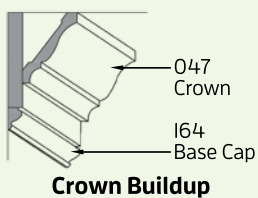

090 Ram Crown
1-27/64" x 2"

163 3" Crown
9/16" x 2-3/4"

938 4" Crown
9/16" x 3-5/8"

147 5" Crown
1 1/16" x 4-1/2"

728 6" Crown
9/16" x 5-5/8"

970 7" Crown
15/16" x 6-13/16"

FLOOR MOULDINGS

051 Base Shoe
1/2" x 3/8" x 16'

076 Quarter Round
1/2" x 1/2" x 16'

127 Base Shoe
7/16" x 3/4" x 16'

164 Base Cap
1 1/16" x 1-1/8" x 16'

623 Base
9/16" x 3-1/4" x 8' & 16'

790 Quarter Round
1 1/16" x 1 1/16" x 16'

MOULDING PROFILE BUILDUP IDEAS

NOTE

1. The moulding diagrams shown are for profile reference only and are not to scale.
2. Certain moulding profile may have different lengths available, check with your local sales rep.

Complete your home's outdoor living space with Inteplast Trim, Millworks, Sheet, Décor Deck, and Porch. For more ideas, visit our website.