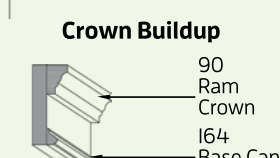

090 Ram Crown
1-27/64" x 2"

163 3" Crown
9/16" x 2-3/4"

938 4" Crown
9/16" x 3-5/8"

147 5" Crown
1 1/16" x 4-1/2"

728 6" Crown
9/16" x 5-5/8"

970 7" Crown
15/16" x 6-13/16"

FLOOR MOULDINGS

051 Base Shoe
1/2" x 3/8" x 16'

076 Quarter Round
1/2" x 1/2" x 16'

127 Base Shoe
7/16" x 3/4" x 16'

164 Base Cap
1 1/16" x 1-1/8" x 16'

623 Base
9/16" x 3-1/4" x 8' & 16'

790 Quarter Round
1 1/16" x 1 1/16" x 16'

MOULDING PROFILE BUILDUP IDEAS

NOTE

1. The moulding diagrams shown are for profile reference only and are not to scale.
2. Certain moulding profile may have different lengths available, check with your local sales rep.

Complete your home's outdoor living space with Inteplast Trim, Millworks, Sheet, Décor Deck, and Porch. For more ideas, visit our website.