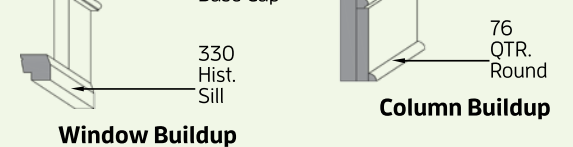

076 Quarter Round
1/2" x 1/2" x 16'

127 Base Shoe
7/16" x 3/4" x 16'

164 Base Cap
1 1/16" x 1-1/8" x 16'

623 Base
9/16" x 3-1/4" x 8' & 16'

790 Quarter Round
1 1/16" x 1 1/16" x 16'

MOULDING PROFILE BUILDUP IDEAS

NOTE

1. The moulding diagrams shown are for profile reference only and are not to scale.
2. Certain moulding profile may have different lengths available, check with your local sales rep.

Complete your home's outdoor living space with Inteplast Trim, Millworks, Sheet, Décor Deck, and Porch. For more ideas, visit our website.